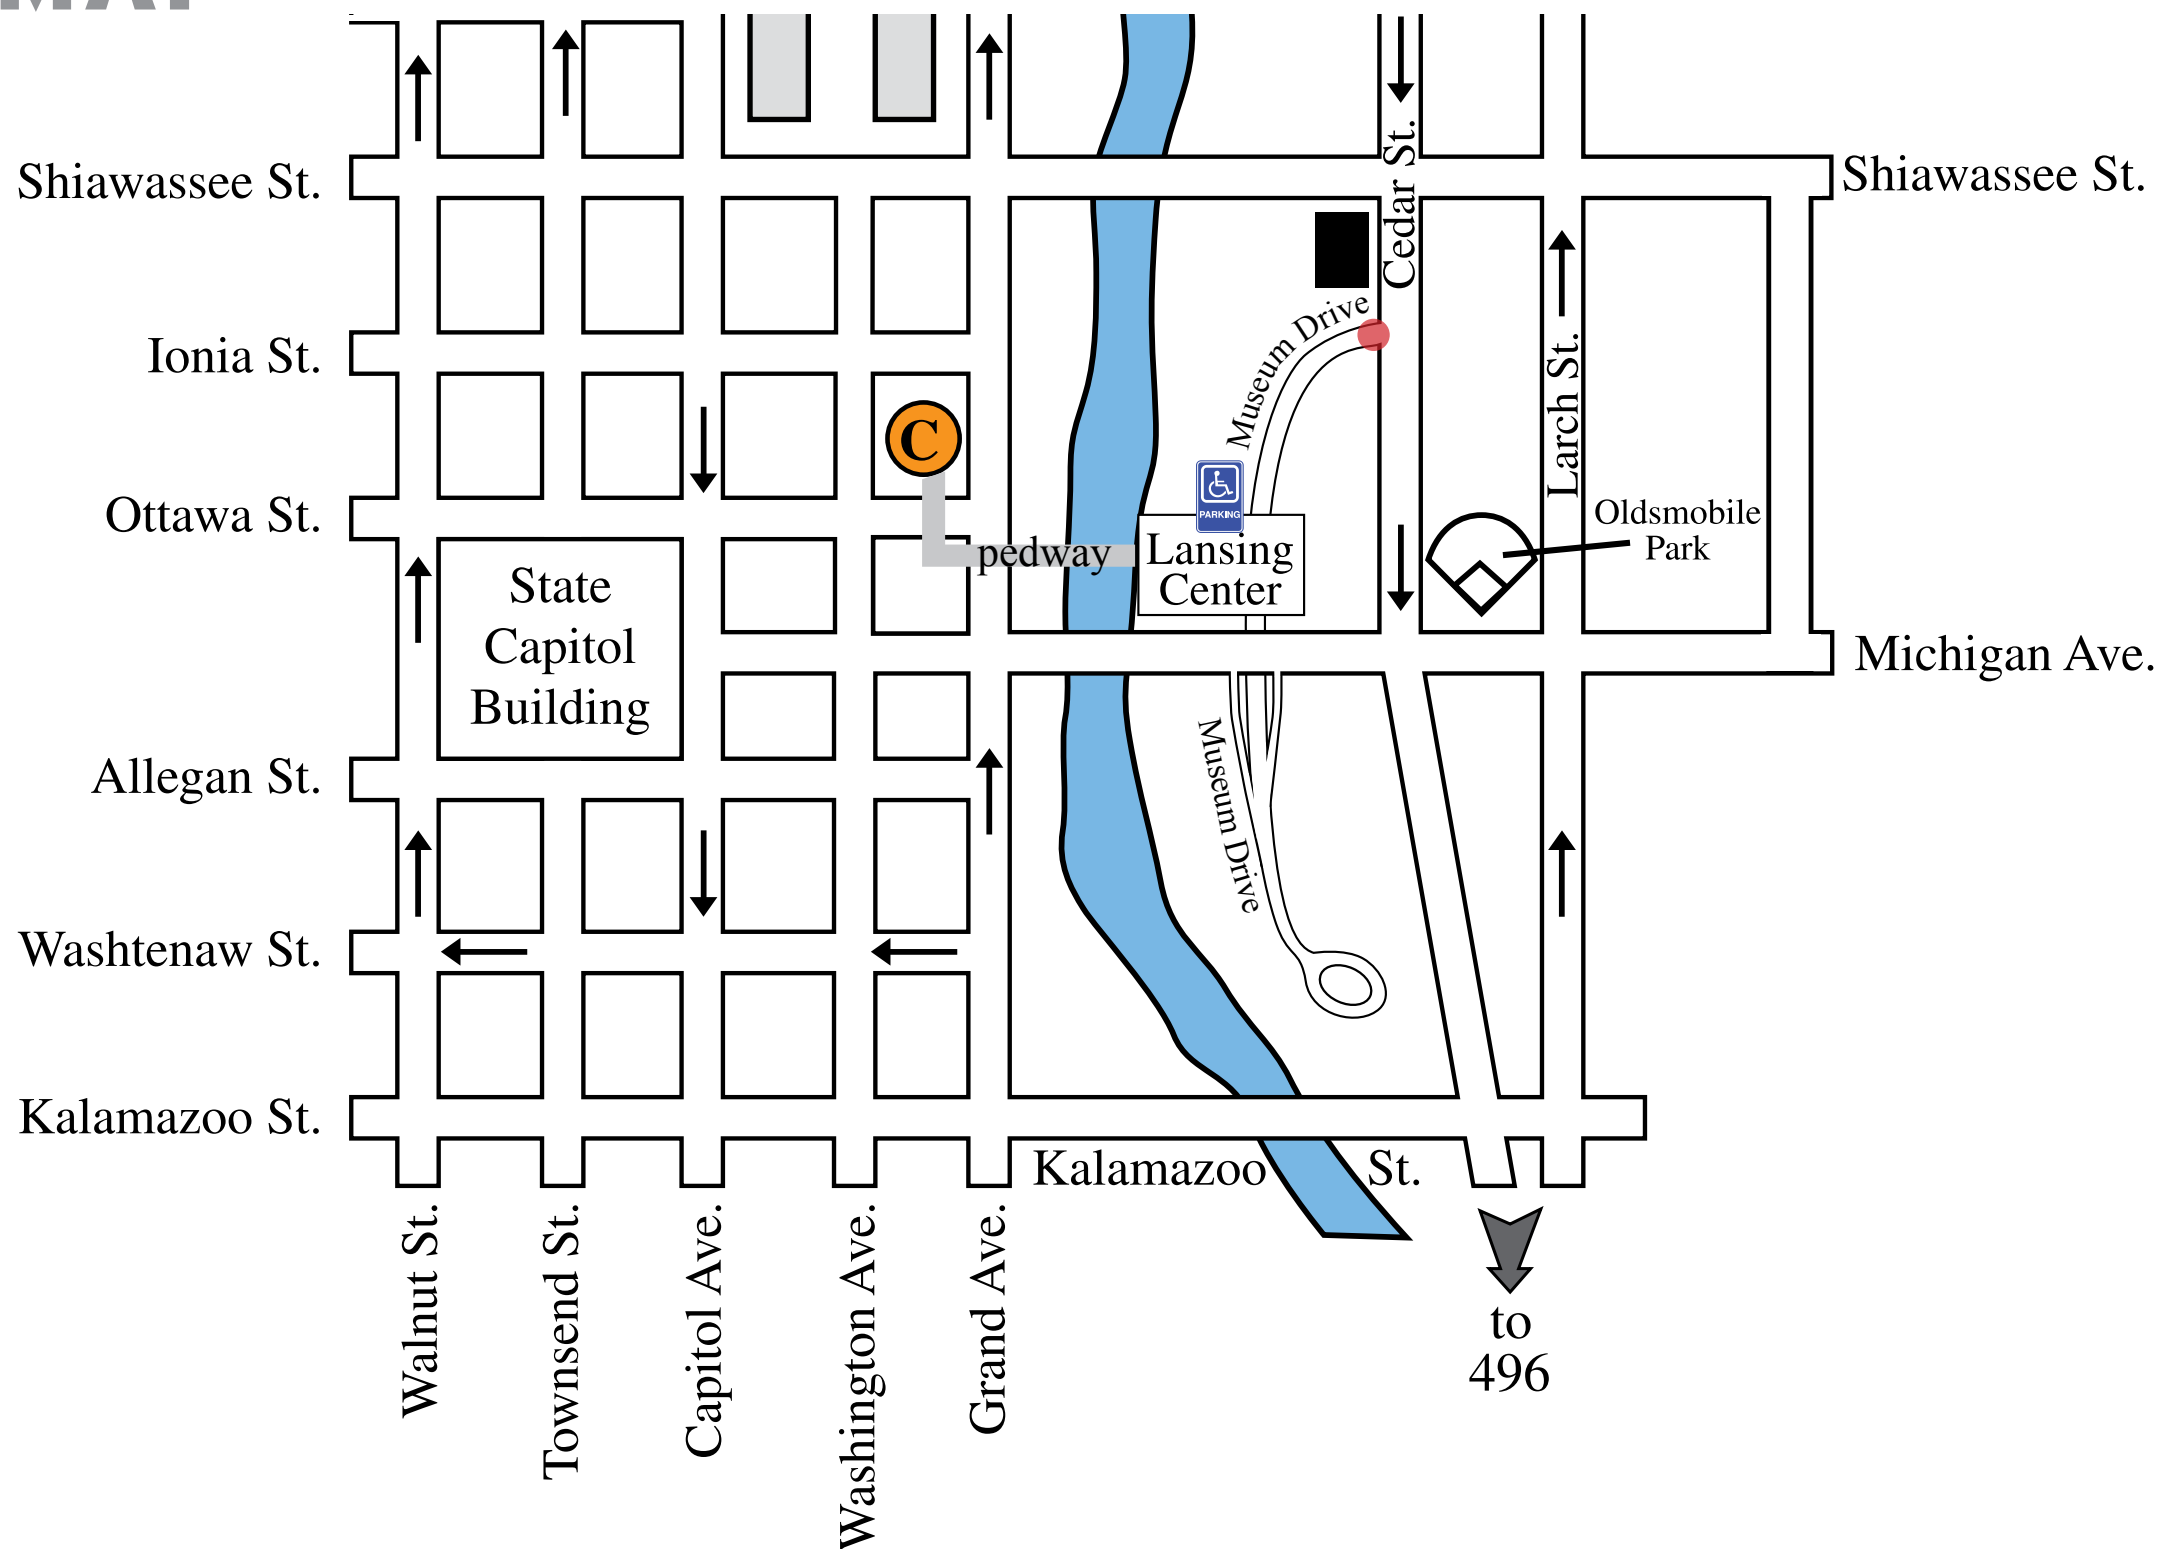

# MAP

We recommend Parking Garage  (see map above). There are a few handicapped-accessible parking spots directly beneath the Lansing Center; enter via Museum Drive off Cedar Street (see  above). The address of the Lansing Center is 333 East Michigan Avenue, Lansing, MI 48933. Please check [www.mackinac.org/15695](http://www.mackinac.org/15695) for detailed directions and further information.