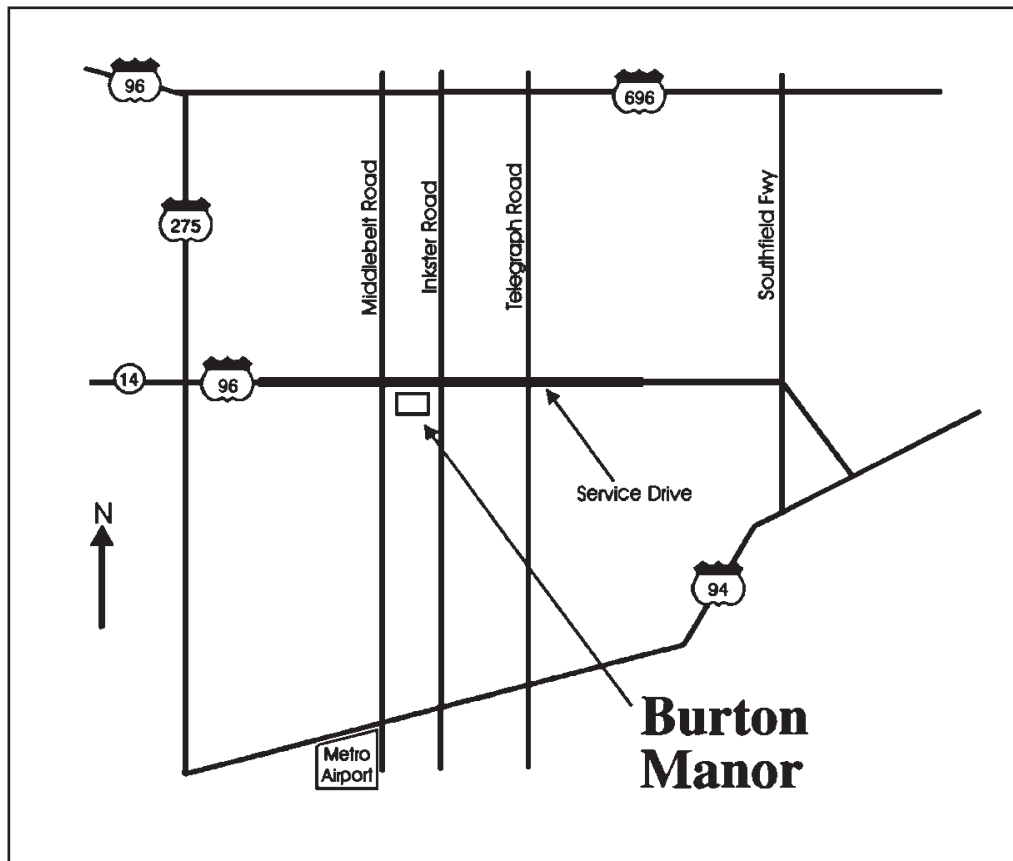

BANQUET & CONFERENCE FACILITIES

27777 SCHOOLCRAFT • LIVONIA, MICHIGAN 48150 • 734-427-9110 • FAX 734-427-9133

Burton Manor

Directions

Burton Manor, 27777 Schoolcraft Road between Middlebelt and Inkster Roads (south side of service drive).

Coming from the East, take I-96 West (Jeffries Fwy), exit at Inkster Road (Livonia). Continue west on service drive (Schoolcraft), one block. Turn left on overpass of expressway (South), to our entrance.

Coming from Detroit Metro International Airport, take I-94 west, exit I-275 northbound. Exit I-96 eastbound. Exit at Middlebelt Road. Remain on the I-96 service drive (Schoolcraft) eastbound, Burton Manor will be on the right hand side 3/4 mile east of Middlebelt.